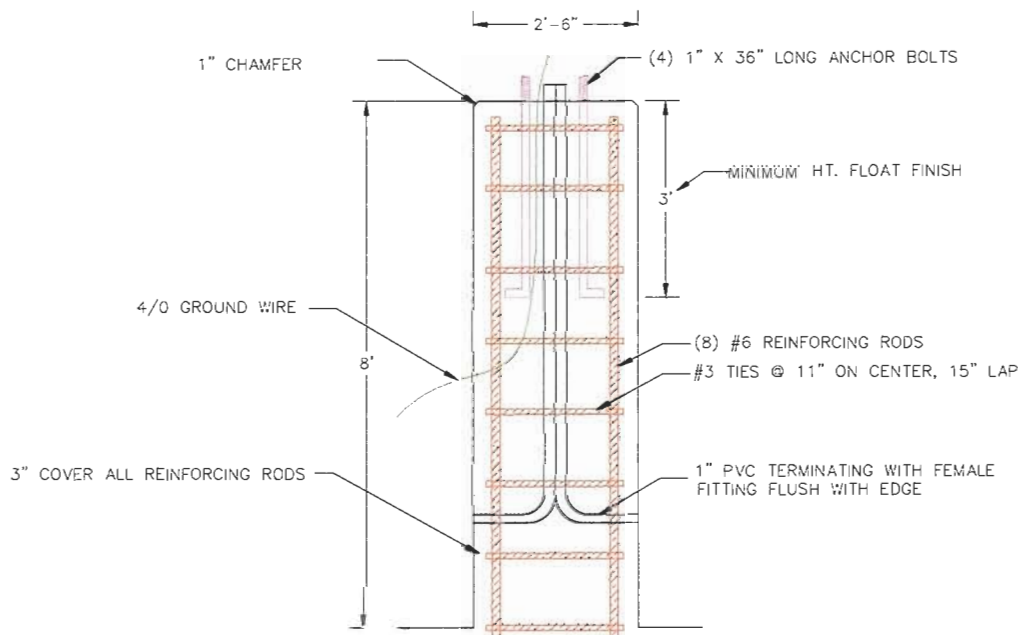

24 in Dia. variable height

30 in Dia. variable height

Sizes Available

Type	Square	Round	Round	Round	Round	Round	Custom
Diameter	15 in.	13 in.	18 in.	24 in.	30 in.	36 in.	any
Height	66 in.	40 in.	To 8 ft.	To 12 ft.	To 12 ft.	To 10 ft.	any
Conduit Raceways	4	2	3	4	4	as req.	as req.